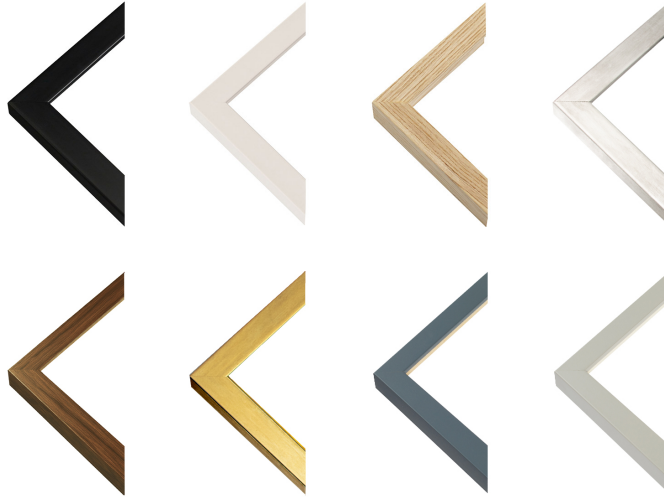

Product materials:

Wood, Perspex, Acrylic

Please note: Our natural frames are made from real wood with a high-quality oak-effect laminate finish.

Frames:

Black, White, Natural, Antique Silver, Brown, Antique Gold, Dark Grey, Light Grey

**Frame dimensions:**

Depth from wall: 22mm
Face width: 20mm
Rebate width: 5mm
Rebate depth: 17mm

Mounts:

Snow white, Black, Hayseed
Our standard mounts are available with a depth of 2.4mm.

All mounts are "conservation grade", sustainably sourced, 100% acid free, and will not discolour or fade with age.