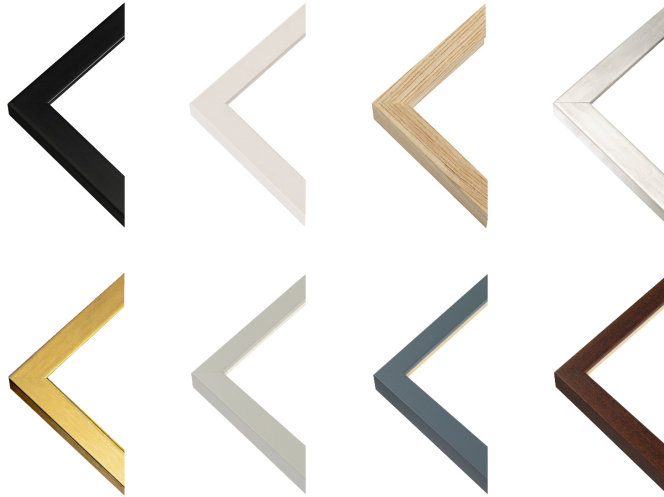

Available to order in black, white, natural, brown, light grey, dark grey, antique gold and antique silver, our globally fulfilled custom picture frames come with a durable Perspex glaze or anti-reflective moth-eye glaze.

Wood, Perspex, Acrylic

**Frames:**

Black, White, Natural, Antique Silver, Antique Gold, Light Grey, Dark Grey, Brown

**Frame dimensions:**

Depth from wall: 22mm  
Face width: 20mm  
Rebate width: 5mm  
Rebate depth: 17mm

**Mounts:**

Snow white, Hayseed, Black  
Our standard mounts are available with a depth of 2.4mm.

All mounts are "conservation grade", sustainably sourced, 100% acid free, and will not discolour or fade with age.